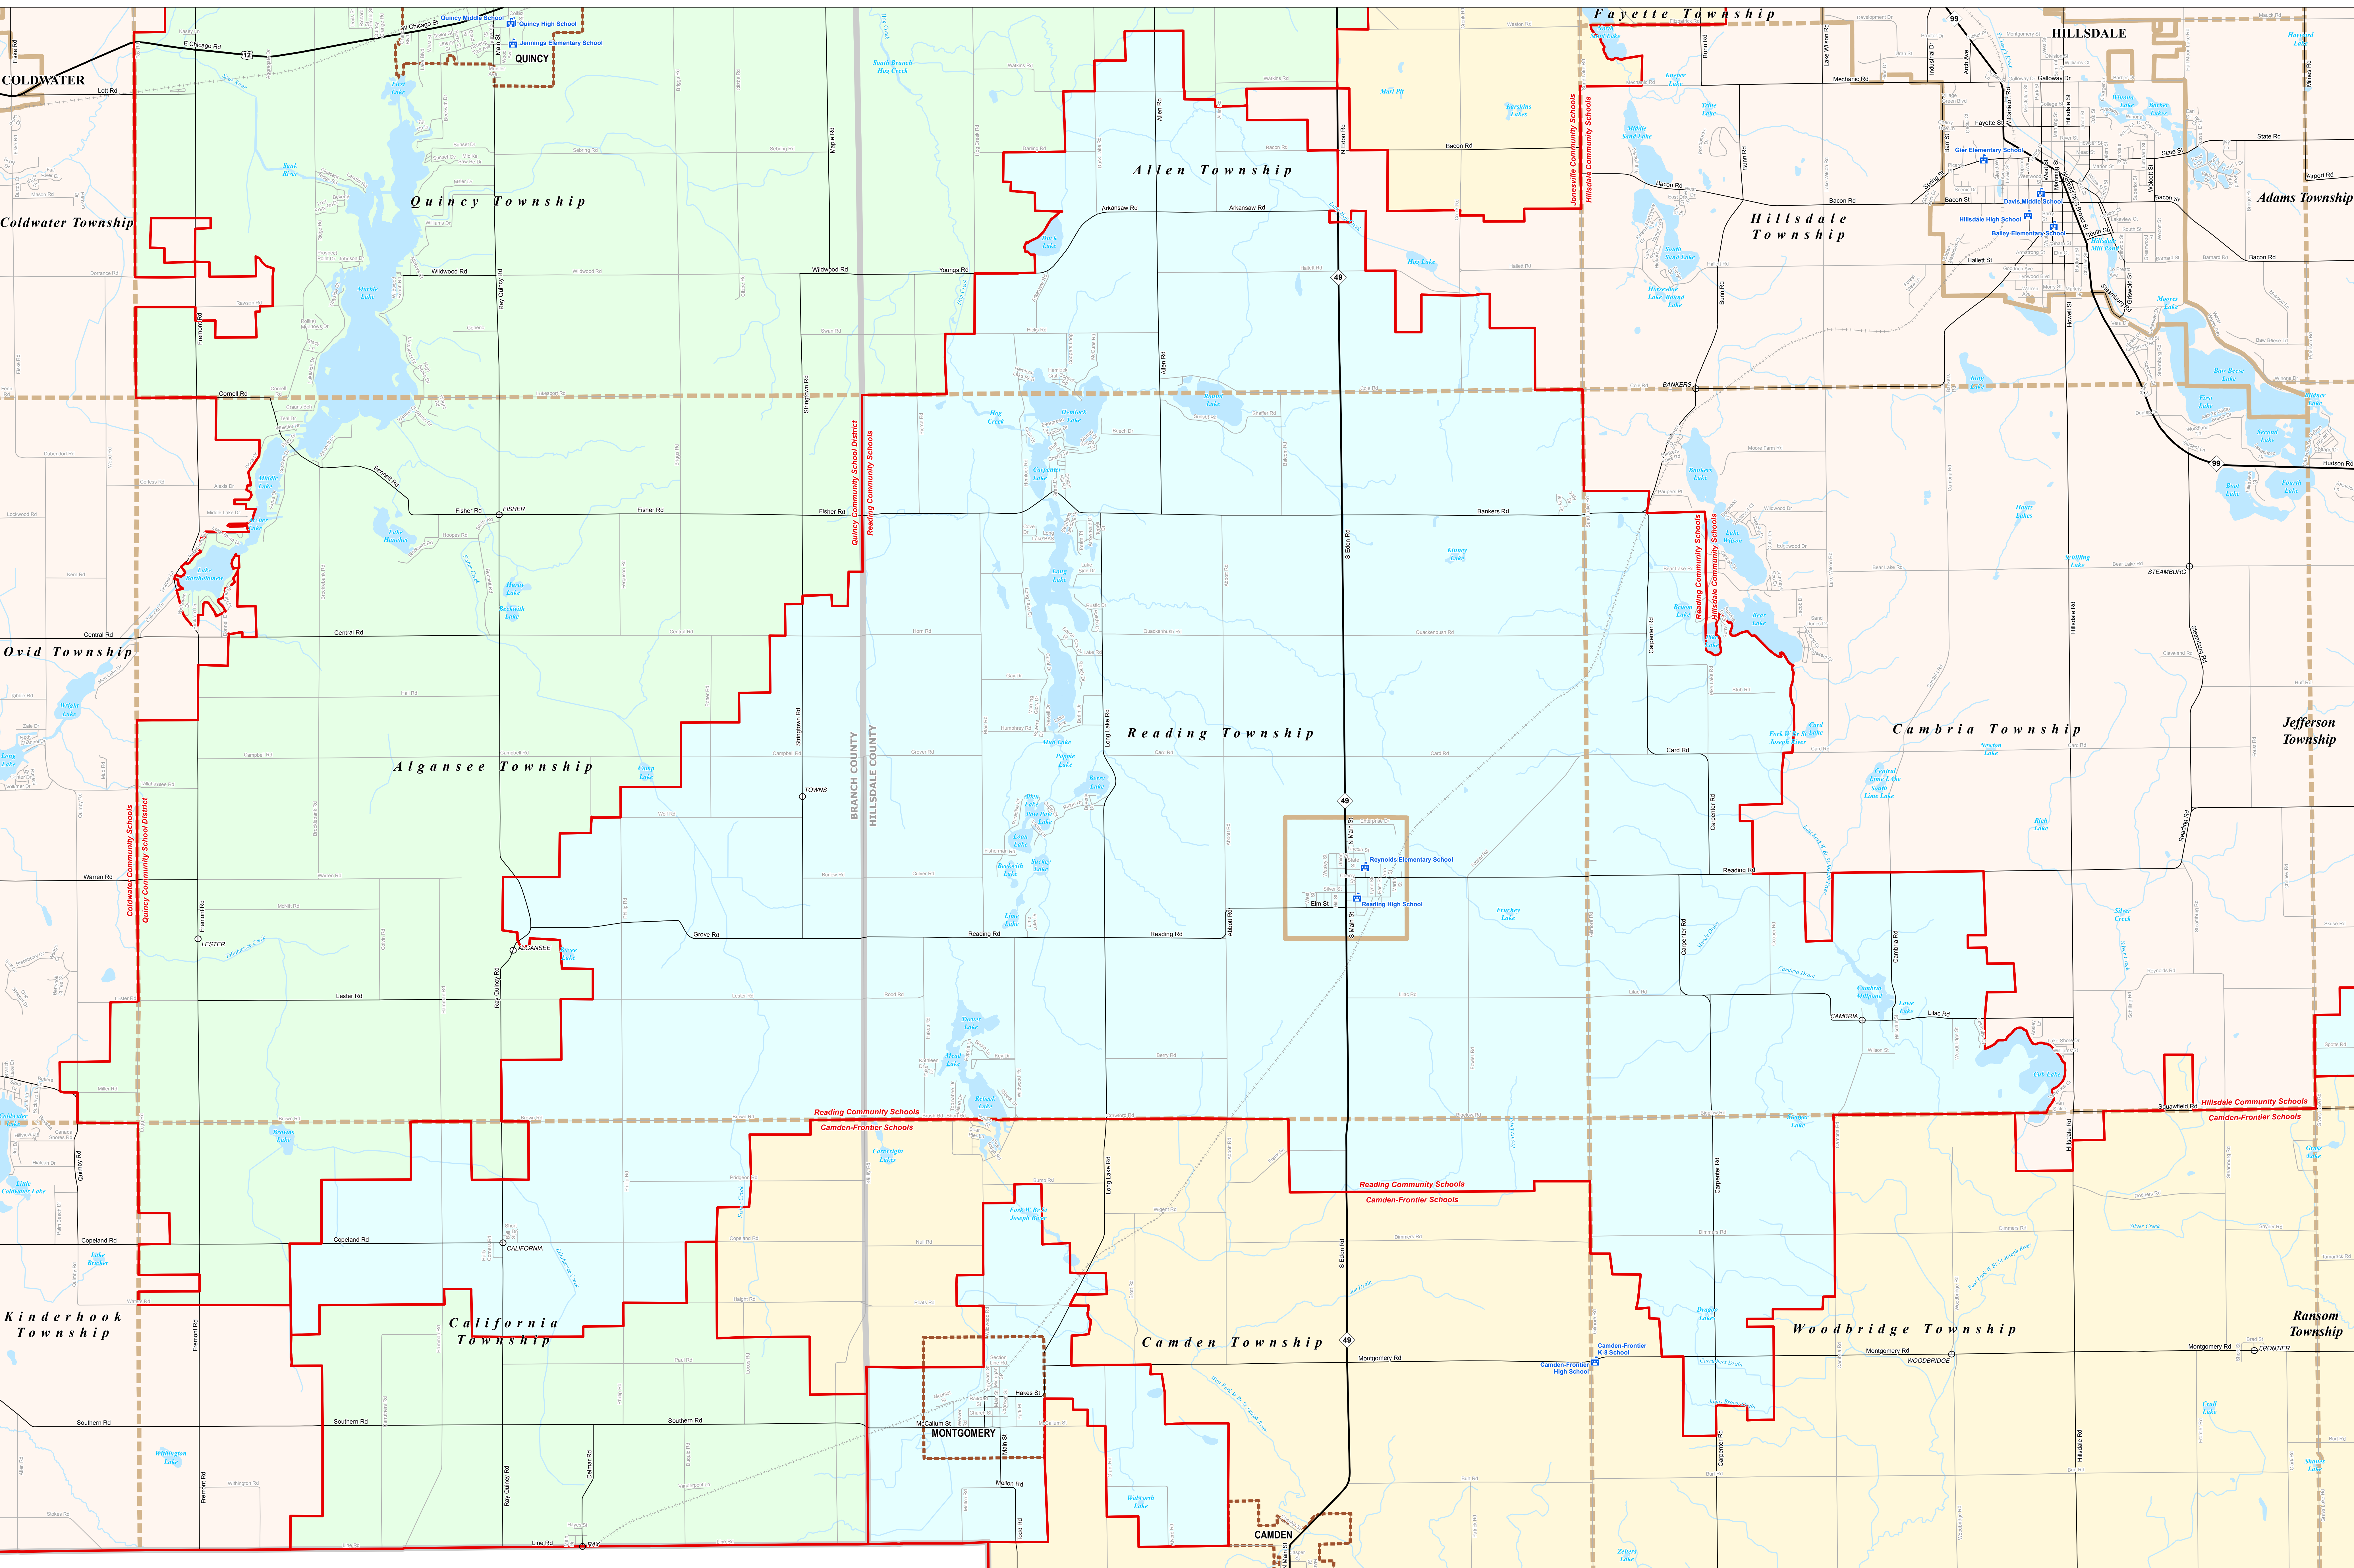

READING COMMUNITY SCHOOLS

Hillsdale ISD

0 0.25 0.5 Miles

Legend	
School District	School
County	Water Feature
City	River, Stream, or Drain
Township	Freeway
Village	Highway
Census Designated Place	Primary Road
	Local Road
	Railroad
	Unincorporated Place